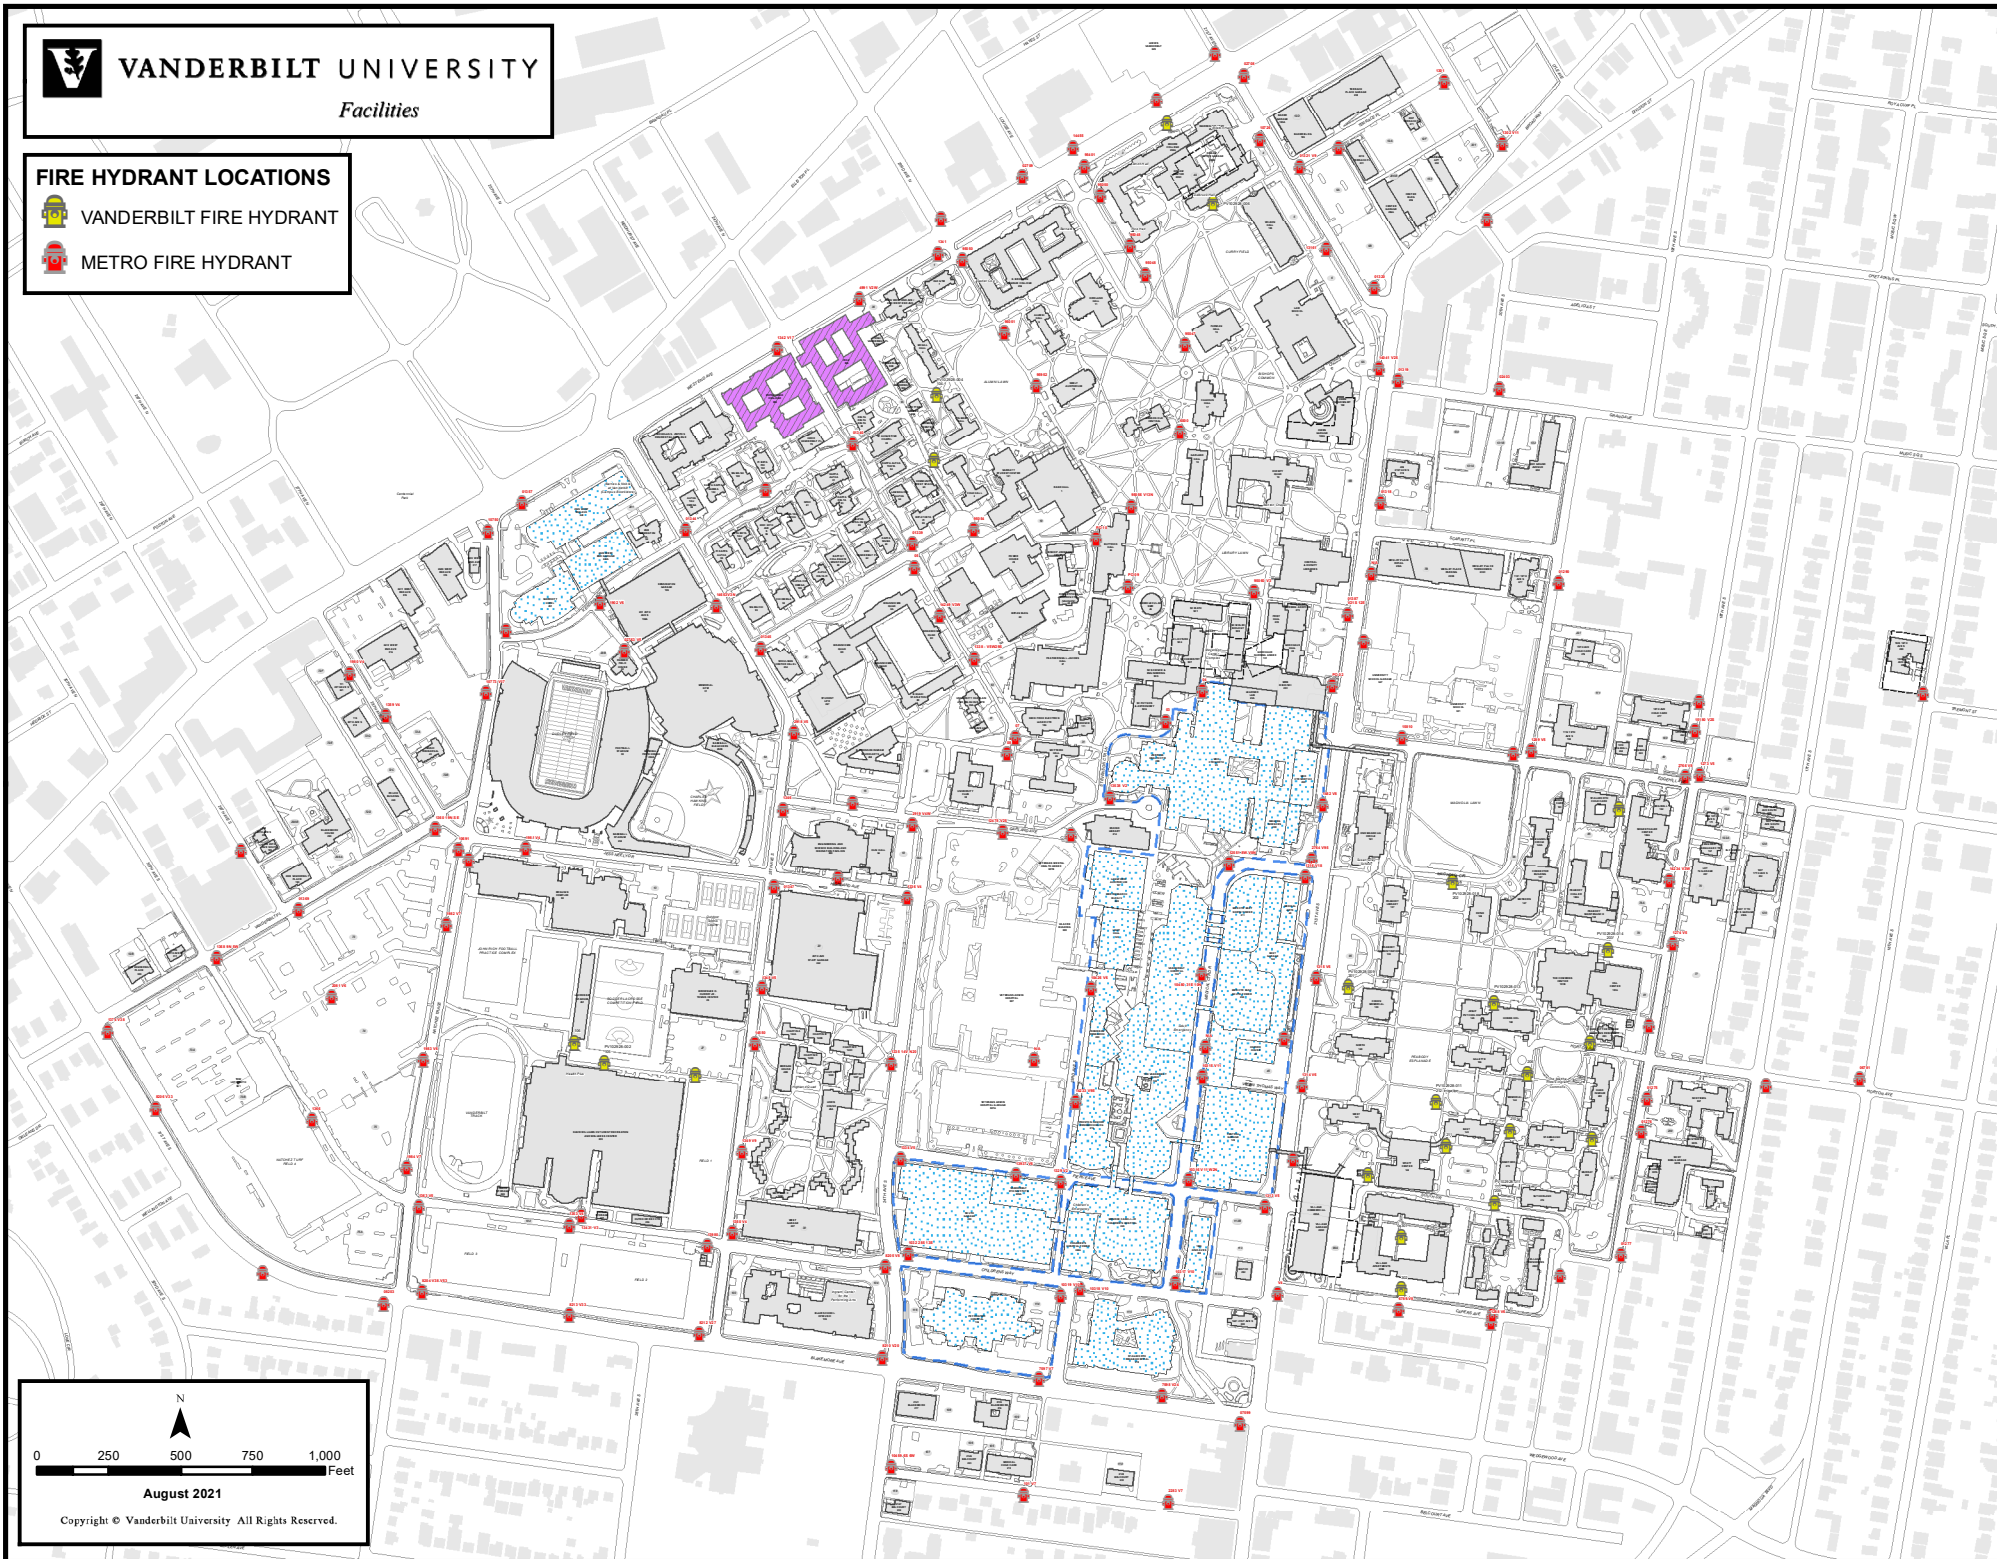

VANDERBILT UNIVERSITY

Facilities

FIRE HYDRANT LOCATIONS

VANDERBILT FIRE HYDRANT

METRO FIRE HYDRANT

N

0 250 500 750 1,000 Feet

August 2021